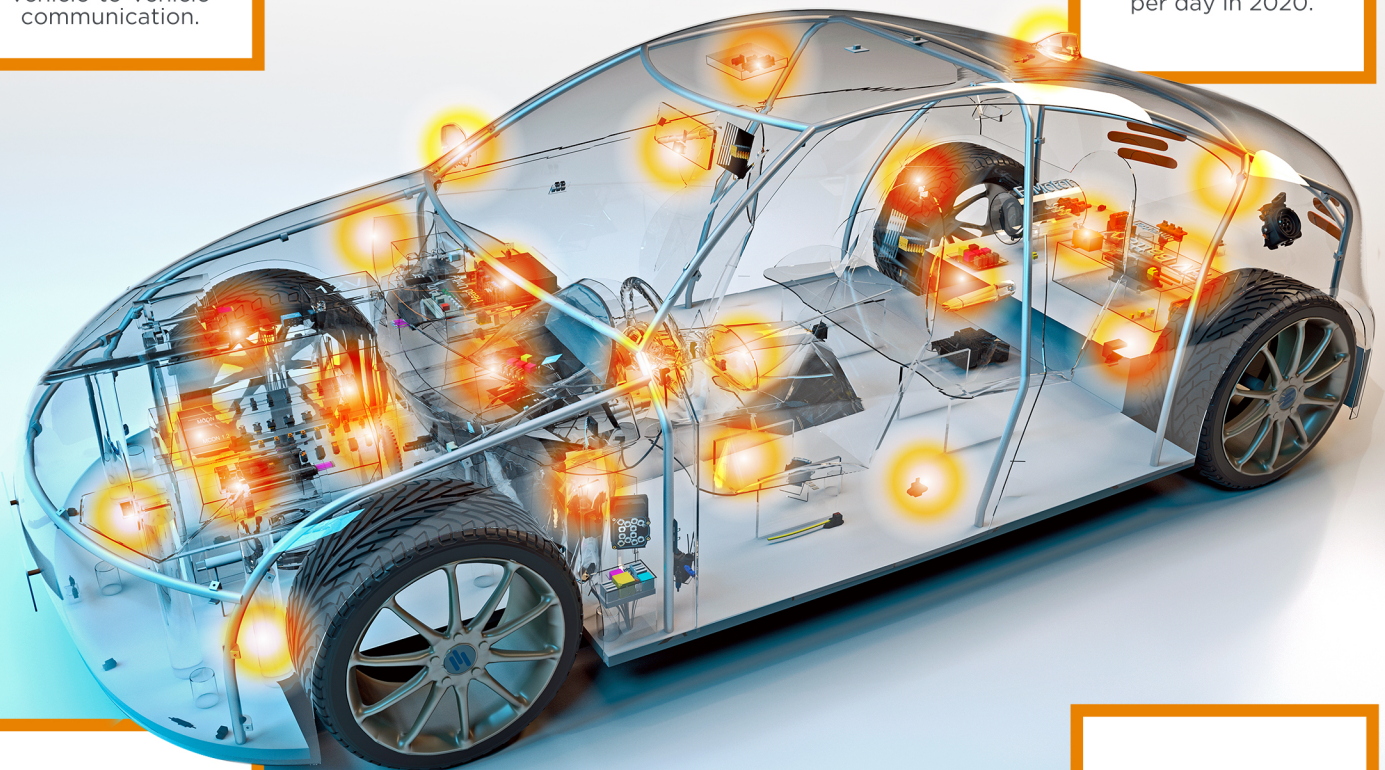

1,000 METERS

Range of DSRC antenna for vehicle-to-vehicle communication.

1 MS OR LESS

Latency of 5G communications.

+/- 2 CM

Accuracy of distance sensors.

4 TB

Estimated data generated per car per day in 2020.

200

Estimated number of sensors in a new car by 2020.

1 GBIT/S

Transmission rate of MATenet data solutions for cars.

365,760

Average centimeters of wiring in a typical luxury car.

1,000x

Increase in speed of 5G vs. 4G cloud connection.

CONNECTING CARS TO THE FUTURE